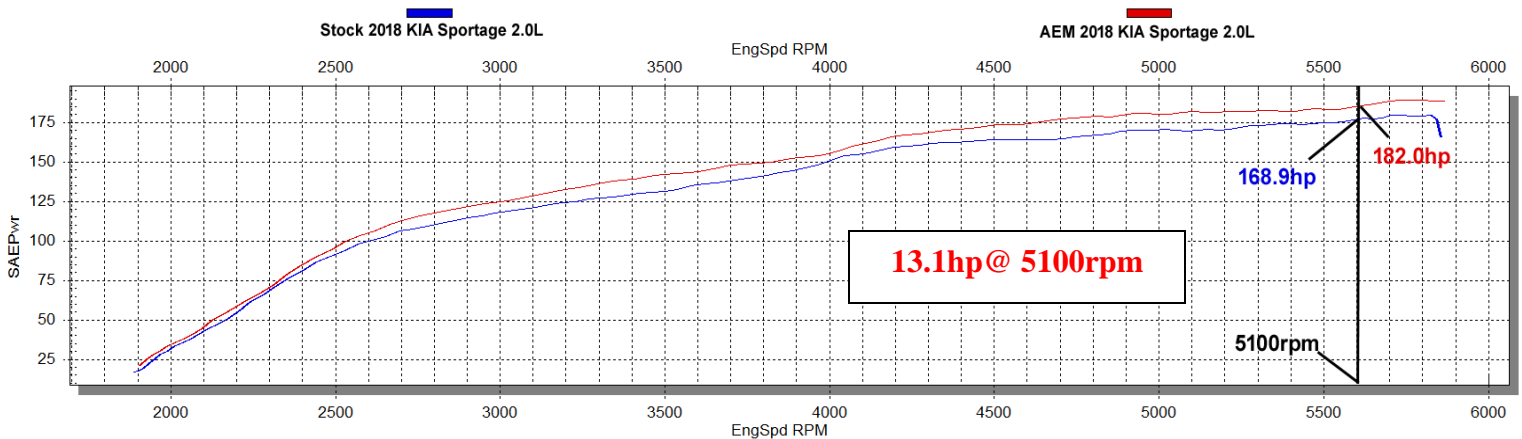

Data Group 1

SuperFlow WinDyn™ V

Run Title: Stock 2018 KIA Sportage 2.0L
Run Notes: Baseline stock run. 9968 miles. 3rd gear run.
Run Date: 8-21-2018

Run Title: AEM 2018 KIA Sportage 2.0L
Run Notes: AEM intake kit #AEM-21-847C installed. 9968 miles. 3rd gear run.
Run Date: 8-21-2018