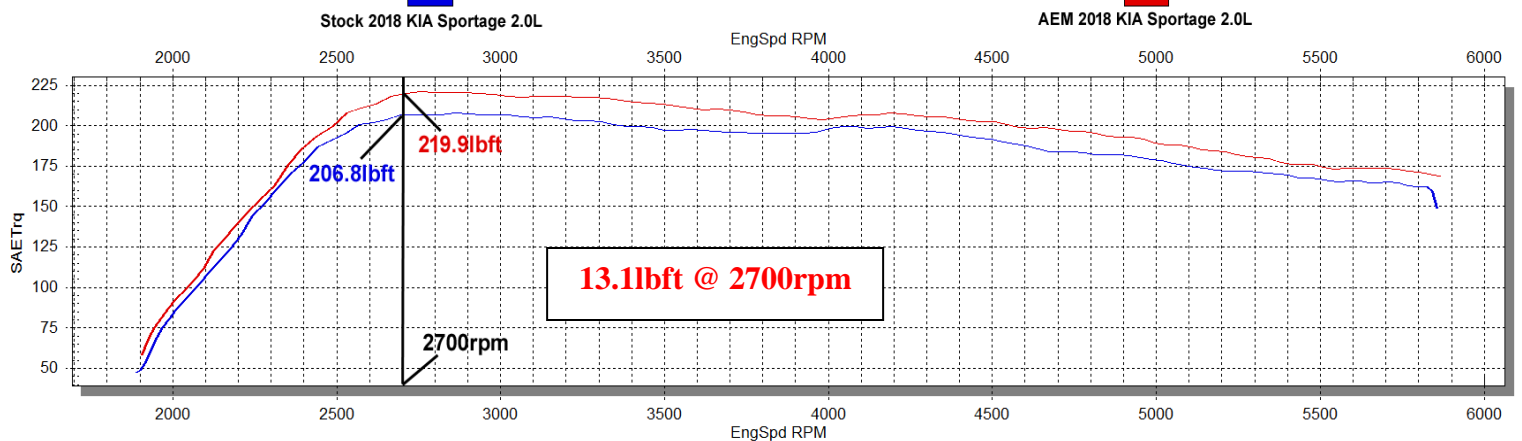

Data Group 1

SuperFlow WinDyn™ V

Run Title: Stock 2018 KIA Sportage 2.0L
Run Notes: Baseline stock run. 9968 miles. 3rd gear run.
Run Date: 8-21-2018

Run Title: AEM 2018 KIA Sportage 2.0L
Run Notes: AEM intake kit #AEM-21-847C installed. 9968 miles. 3rd gear run.
Run Date: 8-21-2018