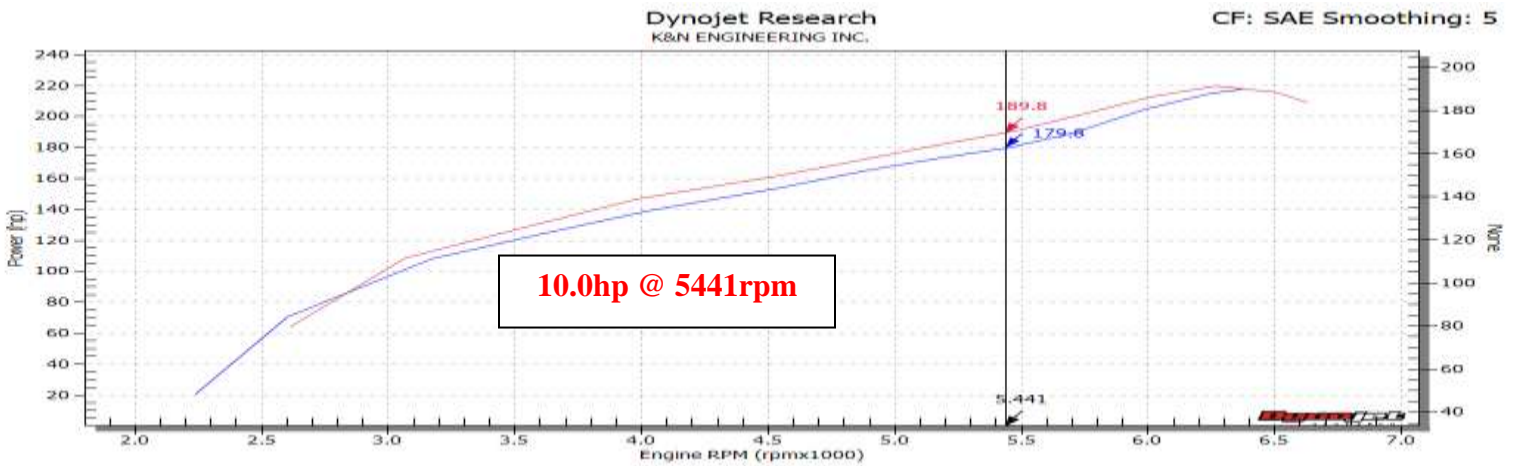

**K&N Engineering Inc.**

**Run Title: Stock 2018 JEEP Wrangler JL 3.6L**  
**Run Notes: Baseline stock run. 3900 miles. 2<sup>nd</sup> gear run.**  
**Run Date: 8-23-18**

**Run Title: K&N 2018 JEEP Wrangler JL 3.6L**  
**Run Notes: K&N exhaust #67-1515 installed. 3900 miles. 2<sup>nd</sup> gear run.**  
**Run Date: 8-23-18**

Horsepower gains based on specific or similar vehicle dynamometer test. Results will vary. For more information, look up vehicle and/or testing protocols at [KNFilters.com](http://KNFilters.com)