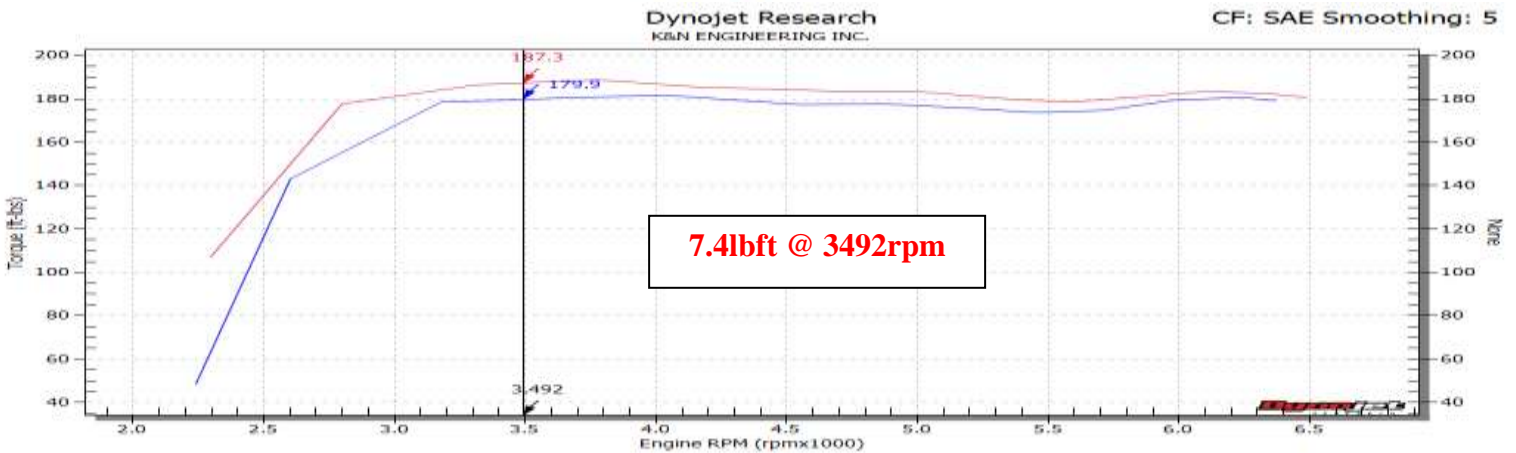

**K&N Engineering Inc.**

**Run Title: Stock 2018 JEEP Wrangler JL 3.6L**  
**Run Notes: Baseline stock run. 3900 miles. 2<sup>nd</sup> gear run.**  
**Run Date: 8-23-18**

**Run Title: K&N 2018 JEEP Wrangler JL 3.6L**  
**Run Notes: K&N exhaust #67-1515 installed. 3900 miles. 2<sup>nd</sup> gear run.**  
**Run Date: 8-23-18**

Horsepower gains based on specific or similar vehicle dynamometer test. Results will vary. For more information, look up vehicle and/or testing protocols at [KNFilters.com](http://KNFilters.com)