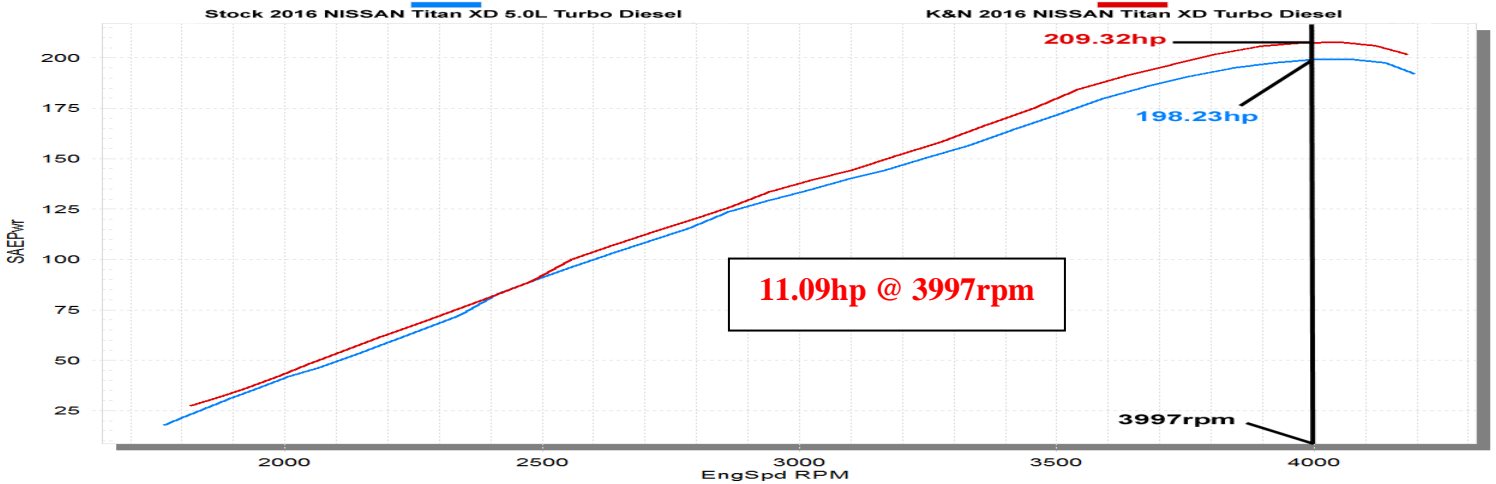

K&N Engineering Inc.

Data Group 1

Run Title: Stock 2016 Nissan Titan XD 5.0L Turbo Diesel  
Run Notes: Baseline stock run. 2<sup>nd</sup> gear run. 11849 miles.  
Run Date: 2/15/17

Run Title: K&N Nissan Titan XD 5.0L Turbo Diesel  
Run Notes: K&N intake kit #77-6017 installed. 2<sup>nd</sup> gear run. 11849 miles.  
Run Date: 2/15/2017