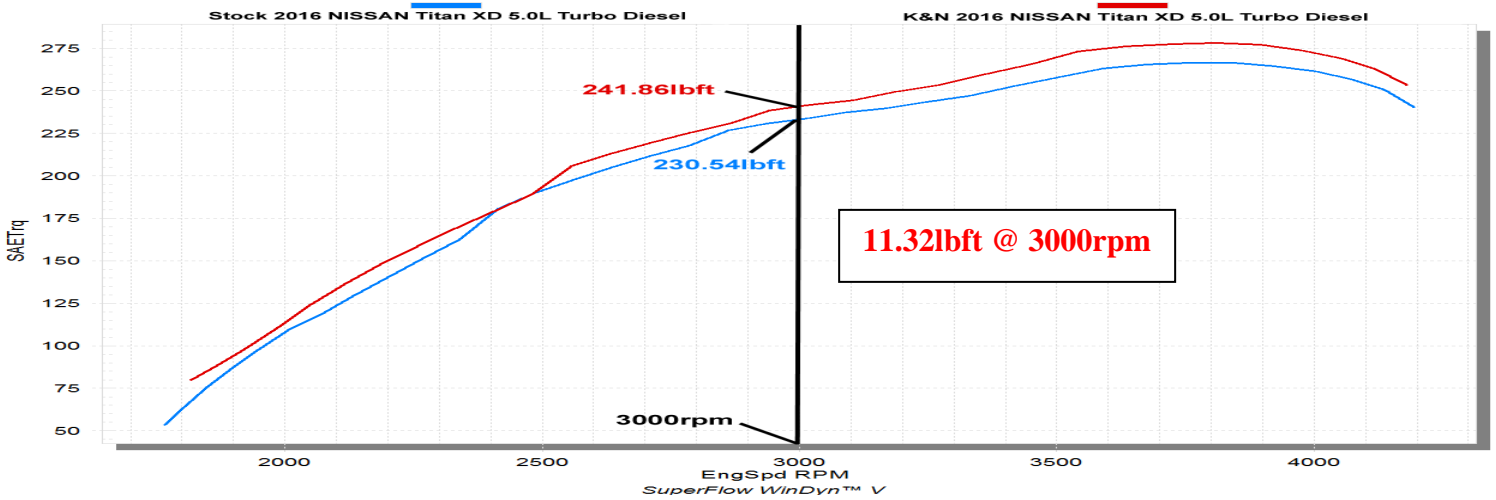

K&N Engineering Inc.

Data Group 1

Run Title: Stock 2016 Nissan Titan XD 5.0L Turbo Diesel  
Run Notes: Baseline stock run. 2<sup>nd</sup> gear run. 11849 miles.  
Run Date: 2/15/17

Run Title: K&N Nissan Titan XD 5.0L Turbo Diesel  
Run Notes: K&N intake kit #77-6017 installed. 2<sup>nd</sup> gear run. 11849 miles.  
Run Date: 2/15/2017

Horsepower gains based on specific or similar vehicle dynamometer test. Results will vary. For more information, look up vehicle and/or testing protocols at [KNFilters.com](http://KNFilters.com)